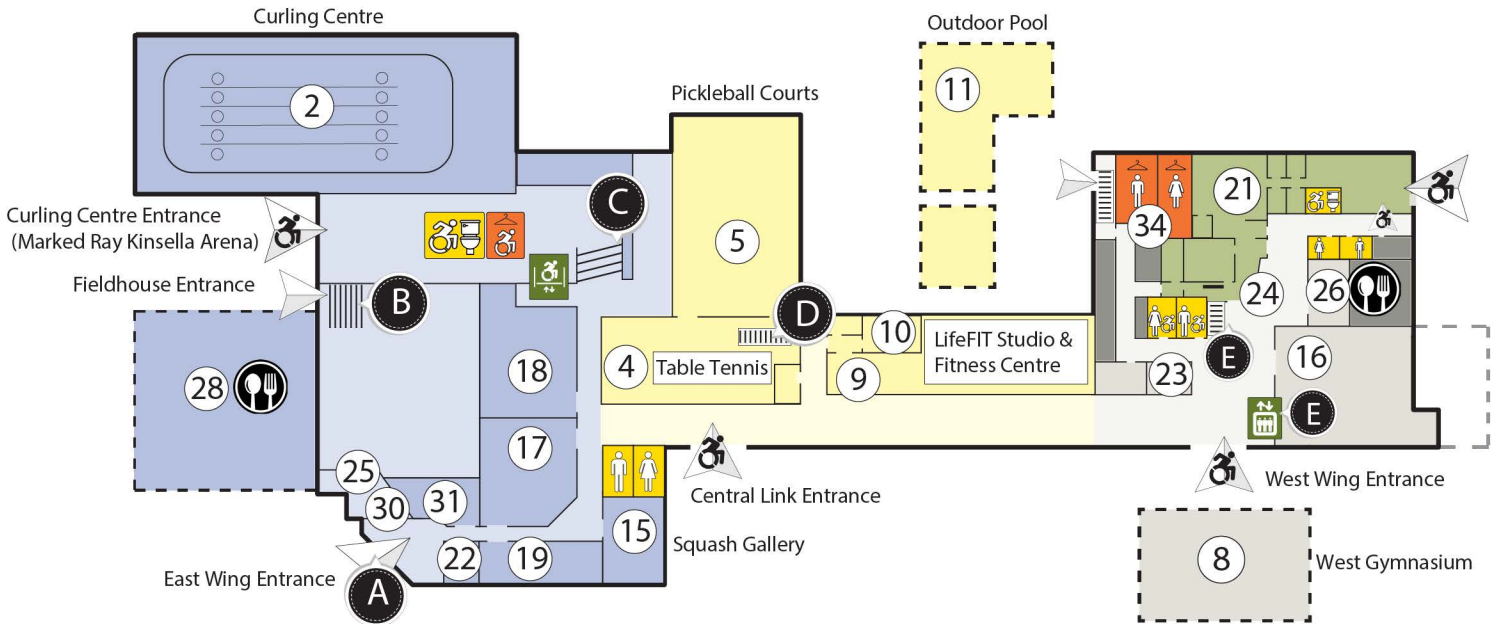

Welcome to the RA Centre

East Wing

Central Link

West Wing

House of Sport

RA Centre - Main Level

B C EAST Wing Upper Level & Fieldhouse Bar & Grill

A EAST Wing Lower Level

D CENTRAL Link Lower Level

E WEST Wing Upper Level

1. Archery Range - EAST WING (Upper Level)
 2. Curling Centre- EAST WING
 3. Badminton Courts - EAST WING (Lower Level)
 4. Table Tennis - CENTRAL LINK
 5. Pickleball Courts- CENTRAL LINK
 6. Dojo - EAST WING (Lower Level)
 7. Gun Range - CENTRAL LINK (Lower Level)
 8. West Gymnasium - WEST WING
 9. LifeFIT Fitness Centre - CENTRAL LINK
 10. LifeFIT Studio - CENTRAL LINK
 11. Outdoor Pool - WEST WING
 12. Photo Studio - EAST WING (Lower Level)
 13. Racquetball Courts - EAST WING (Lower Level)
 14. Squash Courts - EAST WING (Lower Level)
 15. Squash Gallery - EAST WING
- Meeting Rooms
16. Clark Hall - WEST WING
 17. Courtside A - EAST WING
 18. Courtside B - EAST WING
 19. Outaouais Room - EAST WING
 20. MP Lundy Board Room - WEST WING (Upper Level)
 21. Smith Petrie Carr & Scott (SPCS) Town Hall 1 & 2- WEST WING

- Offices
22. Member Services Desk - EAST WING
 23. Event & Conference Office - WEST WING

- House of sport
24. House of Sport Concierge - WEST WING

- Services
25. ATM Machine - EAST WING
 26. CaféRA- WEST WING (Temporarily Closed)
 27. Fieldhouse Restaurant - EAST WING (Upper Level)
 28. Sundeck Patio - EAST WING (Seasonal)
 29. 360 Concussion Care - EAST WING (Upper Level)
 30. Capital Sports- EAST WING
 31. LiquidGym- EAST WING
 32. East Locker Rooms - EAST WING (Lower Level)
 33. Central Locker Rooms - CENTRAL LINK (Lower Level)
 34. West Locker Rooms - WEST WING

Food & Drinks	Locker Rooms	Accessible Entrance
Washrooms	Barrier Free & Inclusive Locker Rooms	Access to Lower or Upper Level
Barrier Free & Inclusive Washroom	Elevator / Lift	