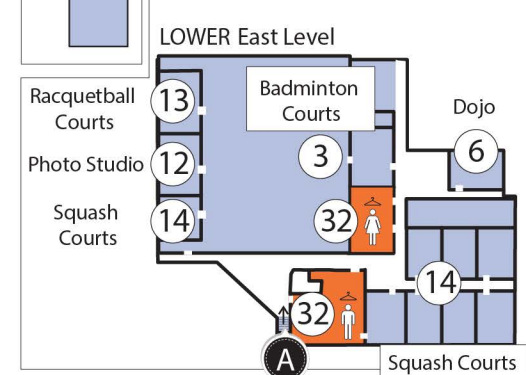

Welcome to the RA Centre

East Wing

Central Link

West Wing

House of Sport

RA Centre - Main Level

B C EAST Wing Upper Level & Fieldhouse Bar & Grill

A EAST Wing Lower Level

D CENTRAL Link Lower Level

E WEST Wing Upper Level

1. Archery Range - EAST WING (Upper Level)
 2. Curling Centre- EAST WING
 3. Badminton Courts - EAST WING (Lower Level)
 4. Table Tennis - CENTRAL LINK
 5. Pickleball Courts- CENTRAL LINK
 6. Dojo - EAST WING (Lower Level)
 7. Gun Range - CENTRAL LINK (Lower Level)
 8. West Gymnasium - WEST WING
 9. LifeFIT Fitness Centre - CENTRAL LINK
 10. LifeFIT Studio - CENTRAL LINK
 11. Outdoor Pool - WEST WING
 12. Photo Studio - EAST WING (Lower Level)
 13. Racquetball Courts - EAST WING (Lower Level)
 14. Squash Courts - EAST WING (Lower Level)
 15. Squash Gallery - EAST WING
- Meeting Rooms
16. Clark Hall - WEST WING
 17. Courtside A - EAST WING
 18. Courtside B - EAST WING
 19. Outaouais Room - EAST WING
 20. MP Lundy Board Room - WEST WING (Upper Level)
 21. Smith Petrie Carr & Scott (SPCS) Town Hall 1 & 2- WEST WING

- Offices
22. Member Services Desk - EAST WING
 23. Event & Conference Office - WEST WING

- House of sport
24. House of Sport Concierge - WEST WING

- Services
25. ATM Machine - EAST WING
 26. CaféRA- WEST WING (Temporarily Closed)
 27. Fieldhouse Restaurant - EAST WING (Upper Level)
 28. Sundeck Patio - EAST WING (Seasonal)
 29. 360 Concussion Care - EAST WING (Upper Level)
 30. Capital Sports- EAST WING
 31. LiquidGym- EAST WING
 32. East Locker Rooms - EAST WING (Lower Level)
 33. Central Locker Rooms - CENTRAL LINK (Lower Level)
 34. West Locker Rooms - WEST WING

Food & Drinks	Locker Rooms	Accessible Entrance
Washrooms	Barrier Free & Inclusive Locker Rooms	Access to Lower or Upper Level
Barrier Free & Inclusive Washroom	Elevator / Lift	